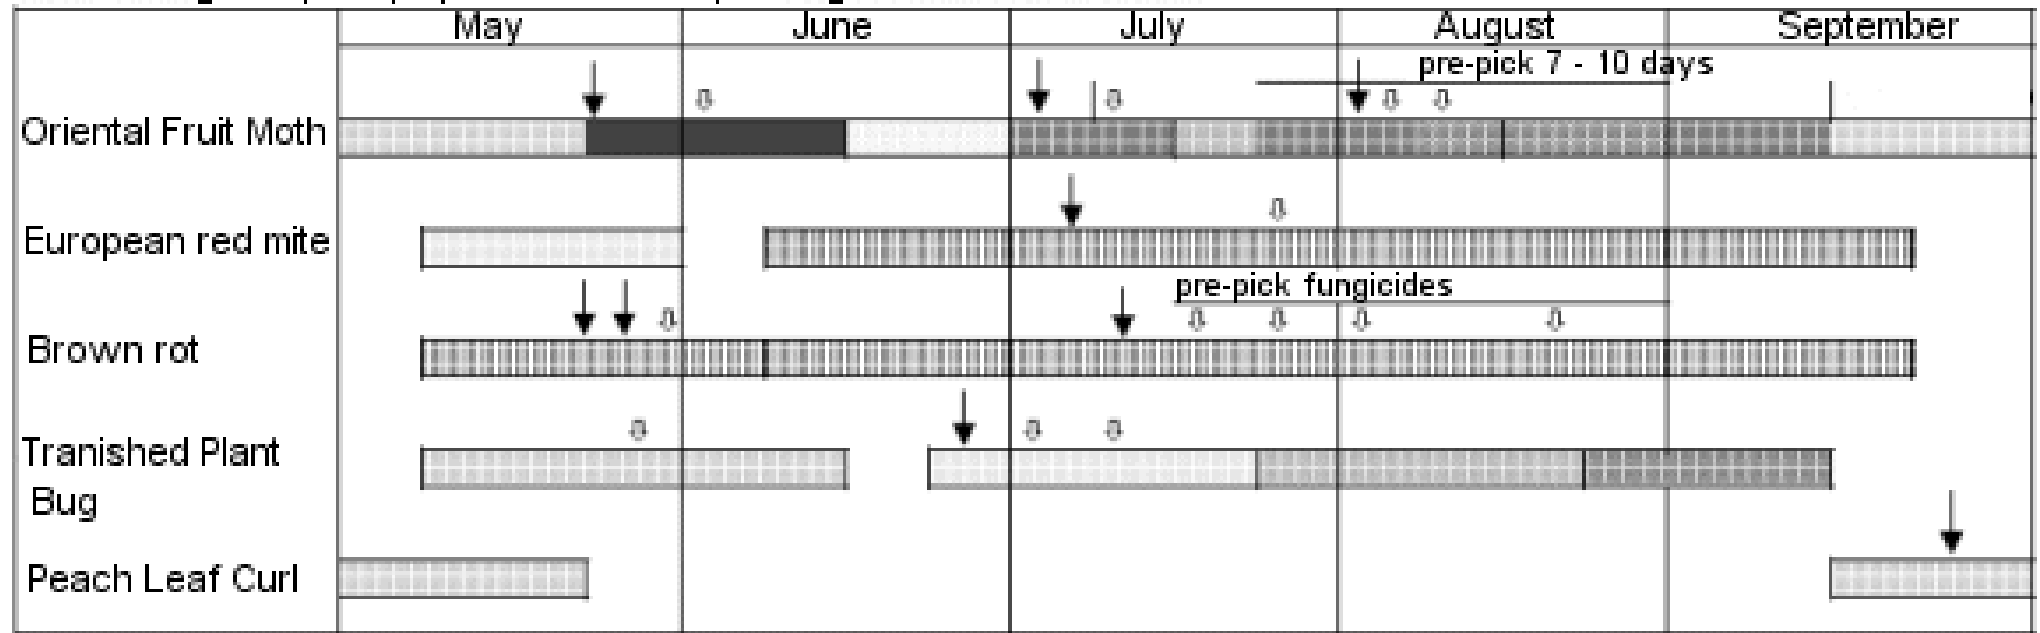

PEST COMPLEX ON PEACH AND NECTARINE IN ONTARIO

MAJOR PESTS

Note: Timings may vary up to 4 weeks depending on weather

Application Timing

↓ Major **timing** of pesticide application *
* **If needed**

⊕ Additional pesticide application **if required** or threshold reached